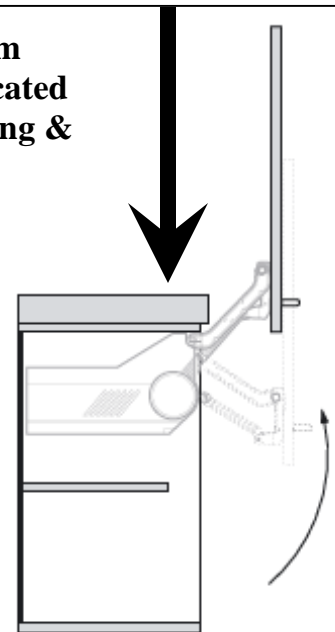

Lift Door System in Wall Cabinets:

Wall cabinet lift doors will be offered in two heights—18" and 21" and five widths—18, 21, 24, 27, and 30

Product details can be found in our upcoming June, 2008 Specification Book Revision.