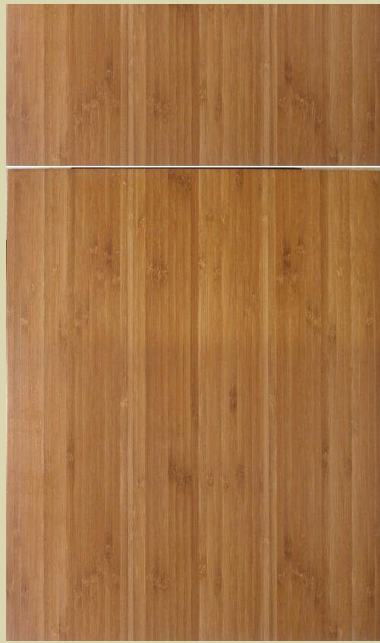

ECO-Choice

Ward's Cabinetry is proud to offer a unique and fashionable line of cabinetry that embraces our environment.

Caramelized