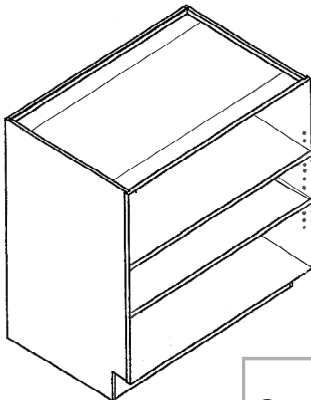

**Our New Base Bookcase (Base Open Shelf):**

Sizes: Many available size choices  
Two Full Depth Adjustable Shelves  
Product Features: Finished Interior Standard

**Our New Base Wine Cube:**

Sizes: 6" wide x 34.5" high x 13" or 24" deep  
Product Features: Finished Interior Standard  
Product Features: 5 compartments